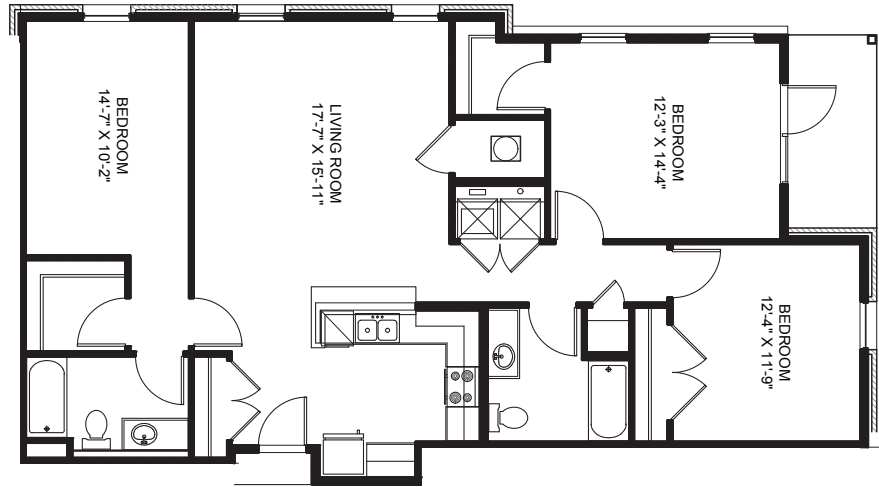

32  
U

# UNION CHAPEL

**3 Bedroom**  
**1,265 Square Feet**

**17408 Ferris Street**  
**Noblesville, IN 46060**

please note that rental rates, availability, deposits and specials are subject to change without notice and are based on availability. lease terms vary and minimum lease terms and occupancy guidelines may apply. contact leasing office for details.