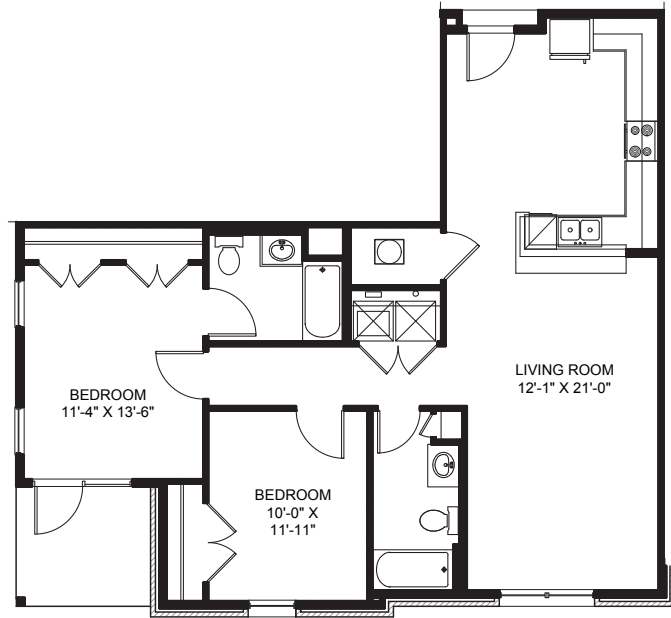

3<sup>2</sup>/<sub>U</sub>

# PRESLEY

**2 Bedroom**  
989 Square Feet

**17408 Ferris Street**  
Noblesville, IN 46060

please note that rental rates, availability, deposits and specials are subject to change without notice and are based on availability. lease terms vary and minimum lease terms and occupancy guidelines may apply. contact leasing office for details.